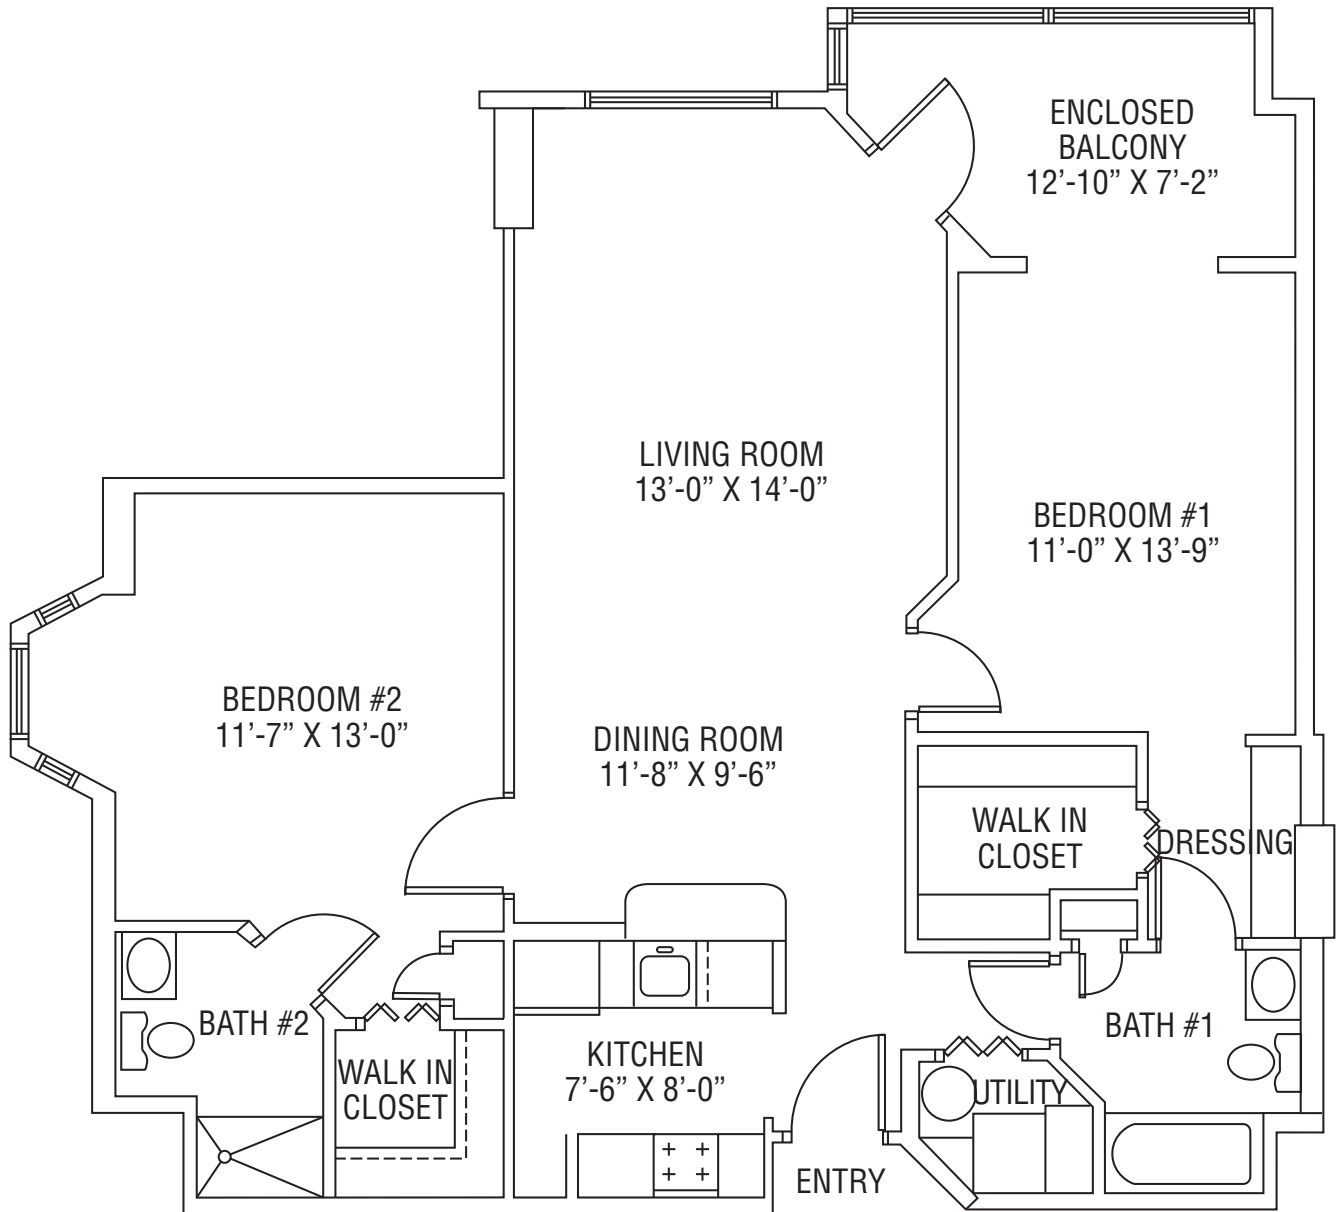

# Regal Apartment

2 BEDROOM / 2 BATH / 1,098 SQ. FT.