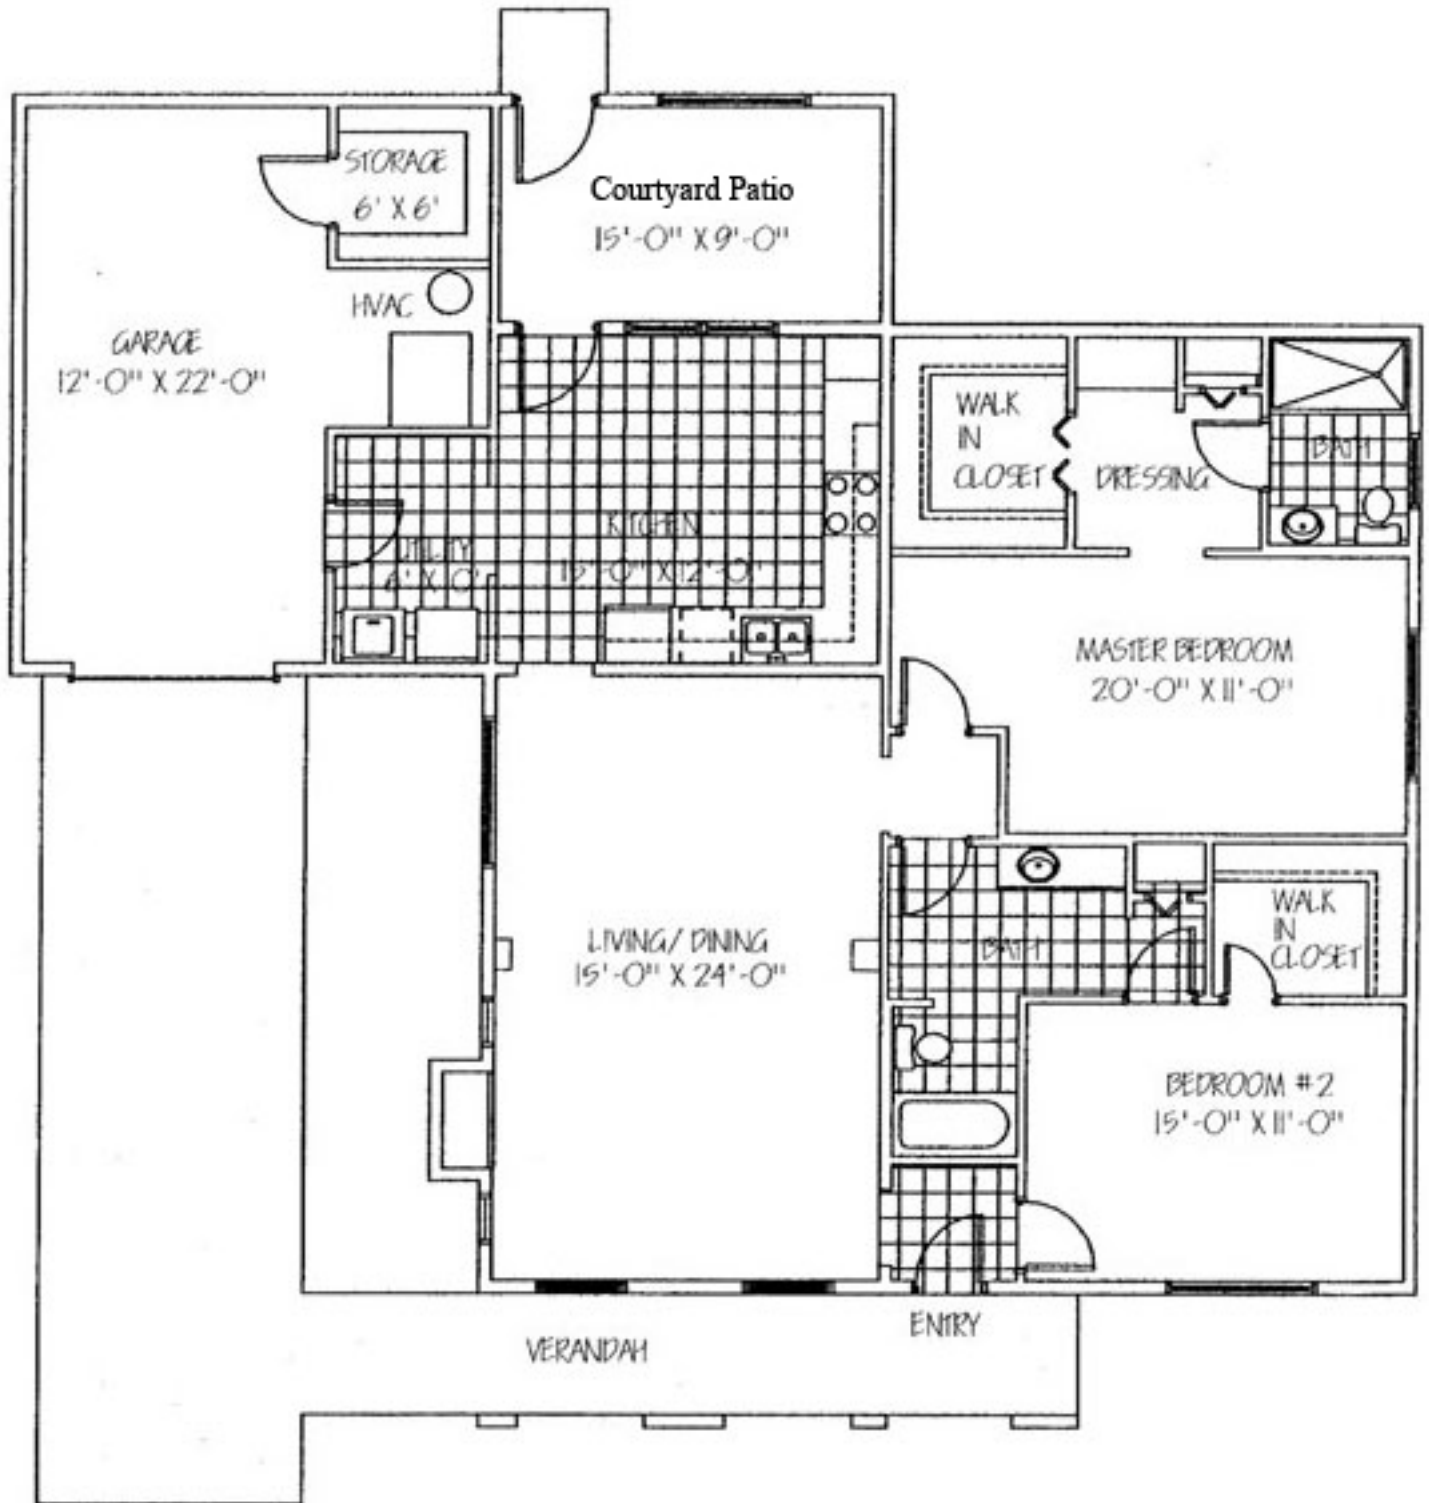

COURTYARD FLOORPLAN

- 2 bedroom / 1 bath
- 1,460 sq. ft.
- Villa

MANOR FLOORPLAN

- 2 bedroom / 1 bath
- 1,596 sq. ft.
- Villa

PATIO FLOORPLAN

- 2 bedroom / 1 bath
- 1,596 sq. ft.
- Villa