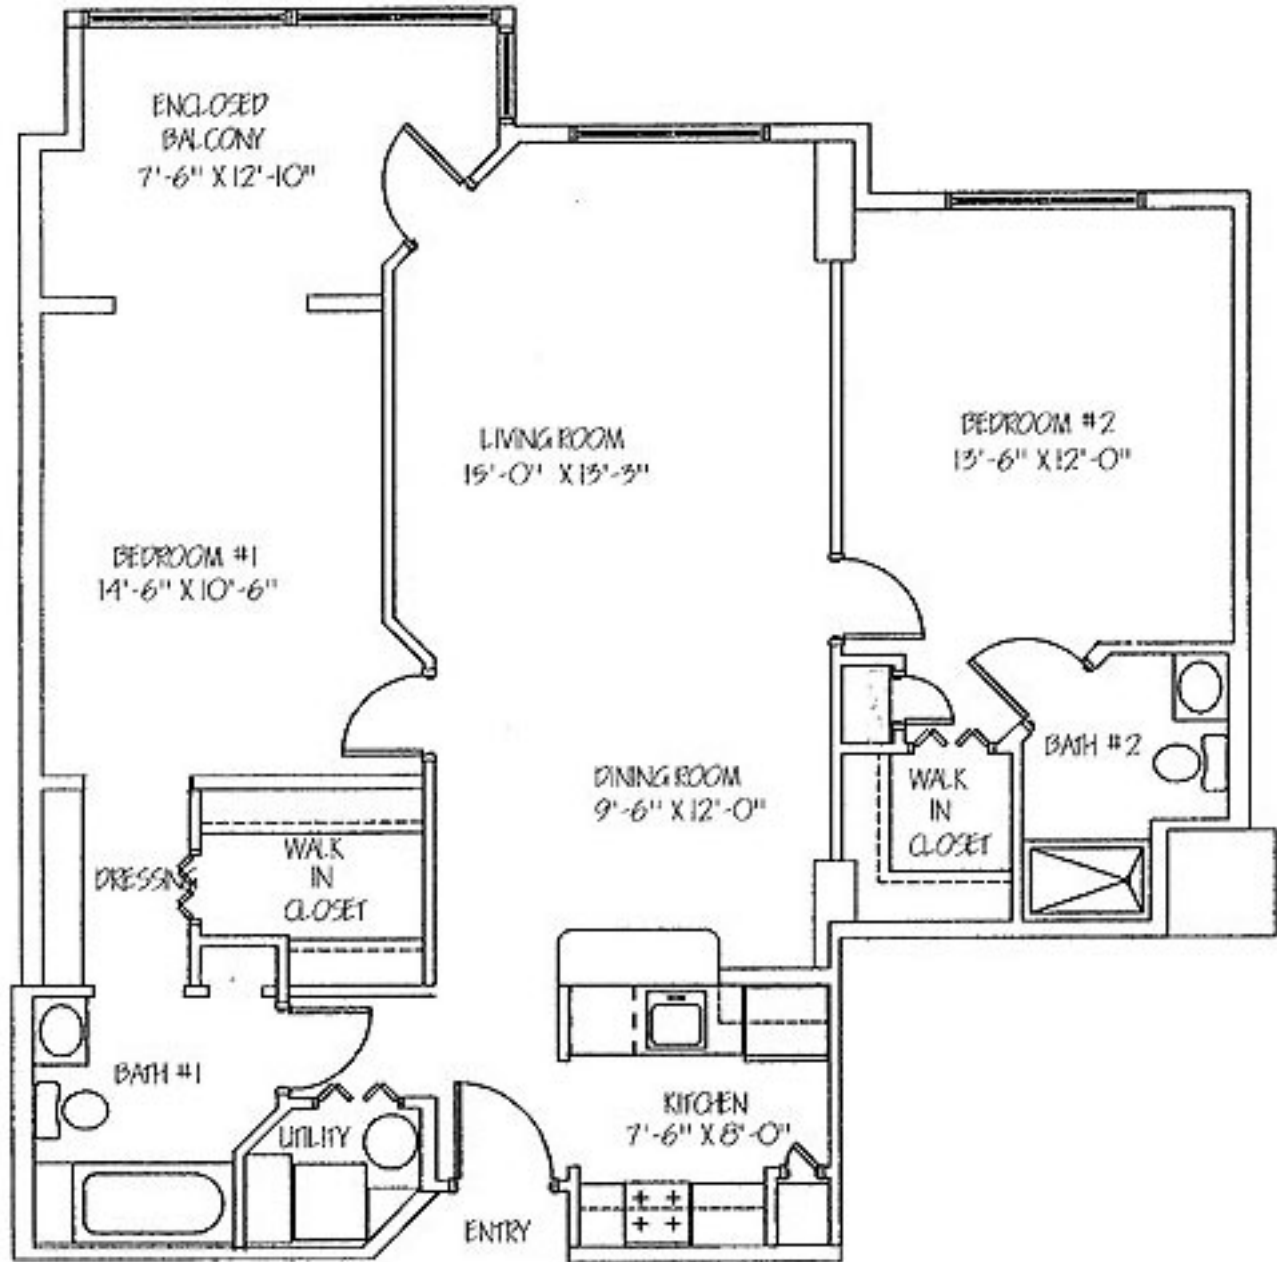

CLASSIC FLOORPLAN

- 1 bedroom / 1 bath
- 541 sq. ft.
- Apartment

TRADITIONAL FLOORPLAN

- 1 bedroom / 1 bath
- 837 sq. ft.
- Apartment

CUSTOM FLOORPLAN

- 2 bedroom / 2 bath
- 1,075 sq. ft.
- Apartment

DELUXE #1 FLOORPLAN

- 2 bedroom / 2 bath
- 1,083 sq. ft.
- Apartment

DELUXE #2 FLOORPLAN

- 2 bedroom / 2 bath
- 1,098 sq. ft.
- Apartment

ROYALE FLOORPLAN

- 2 bedroom / 2 bath
- 1,384 sq. ft.
- Apartment

GRANDE FLOORPLAN

- 2 bedroom / 2 bath
- 1,659 sq. ft.
- Apartment