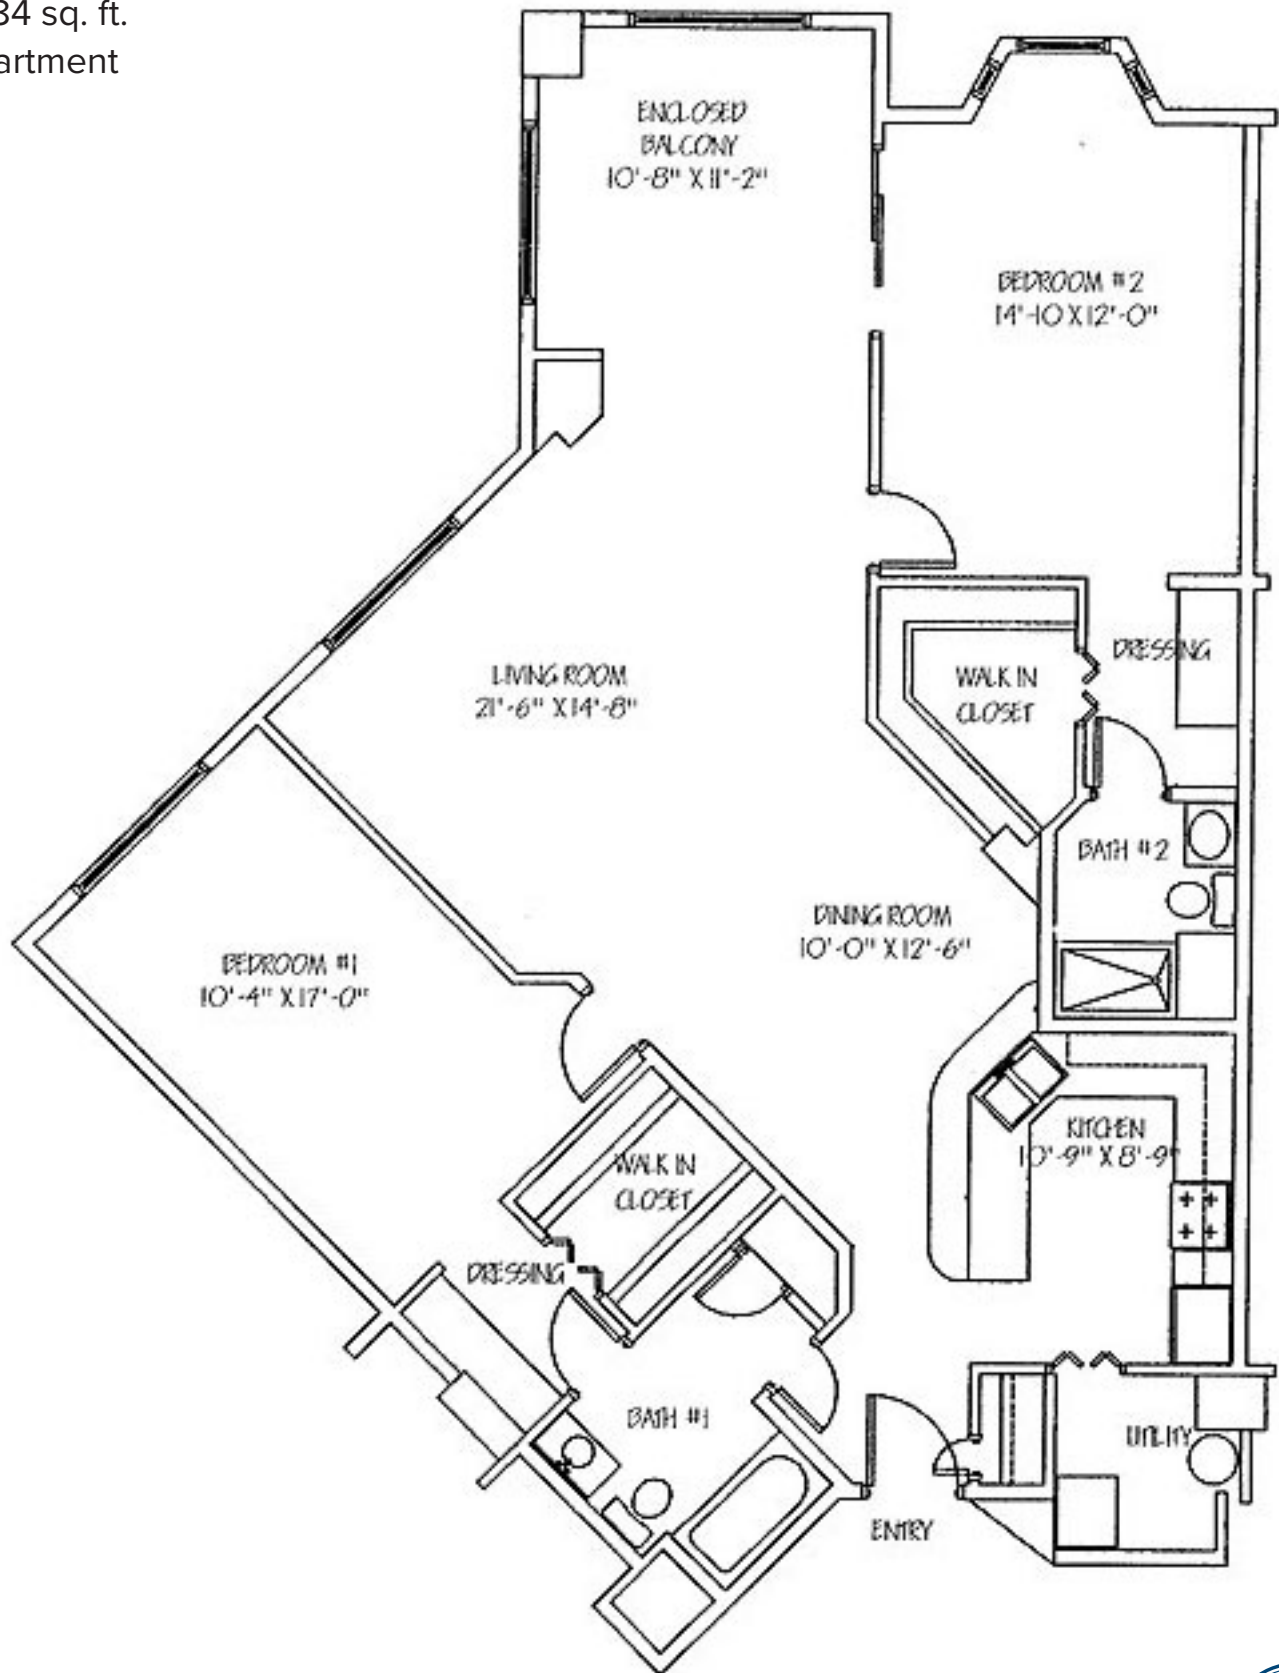

CLASSIC FLOORPLAN

- 1 bedroom / 1 bath
- 541 sq. ft.
- Apartment

TRADITIONAL FLOORPLAN

- 1 bedroom / 1 bath
- 837 sq. ft.
- Apartment

CUSTOM FLOORPLAN

- 2 bedroom / 2 bath
- 1,075 sq. ft.
- Apartment

DELUXE #1 FLOORPLAN

- 2 bedroom / 2 bath
- 1,083 sq. ft.
- Apartment

DELUXE #2 FLOORPLAN

- 2 bedroom / 2 bath
- 1,098 sq. ft.
- Apartment

ROYALE FLOORPLAN

- 2 bedroom / 2 bath
- 1,384 sq. ft.
- Apartment

GRANDE FLOORPLAN

- 2 bedroom / 2 bath
- 1,659 sq. ft.
- Apartment