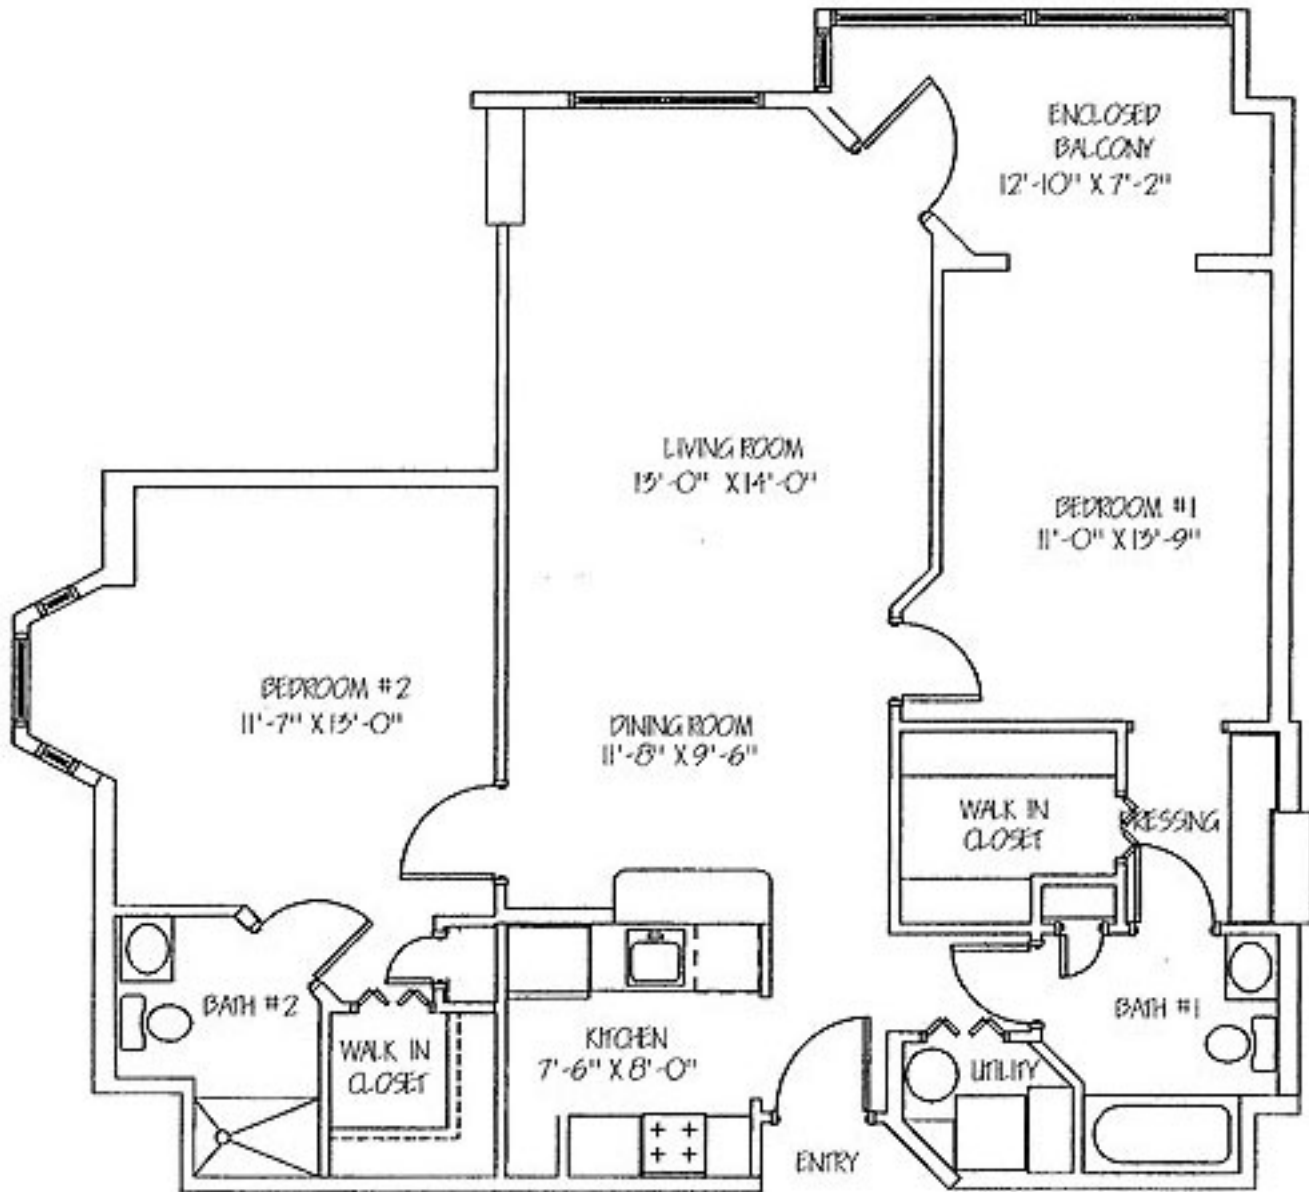

CLASSIC FLOORPLAN

- 1 bedroom / 1 bath
- 541 sq. ft.
- Apartment

TRADITIONAL FLOORPLAN

- 1 bedroom / 1 bath
- 837 sq. ft.
- Apartment

CUSTOM FLOORPLAN

- 2 bedroom / 2 bath
- 1,075 sq. ft.
- Apartment

DELUXE #1 FLOORPLAN

- 2 bedroom / 2 bath
- 1,083 sq. ft.
- Apartment

DELUXE #2 FLOORPLAN

- 2 bedroom / 2 bath
- 1,098 sq. ft.
- Apartment

ROYALE FLOORPLAN

- 2 bedroom / 2 bath
- 1,384 sq. ft.
- Apartment

GRANDE FLOORPLAN

- 2 bedroom / 2 bath
- 1,659 sq. ft.
- Apartment