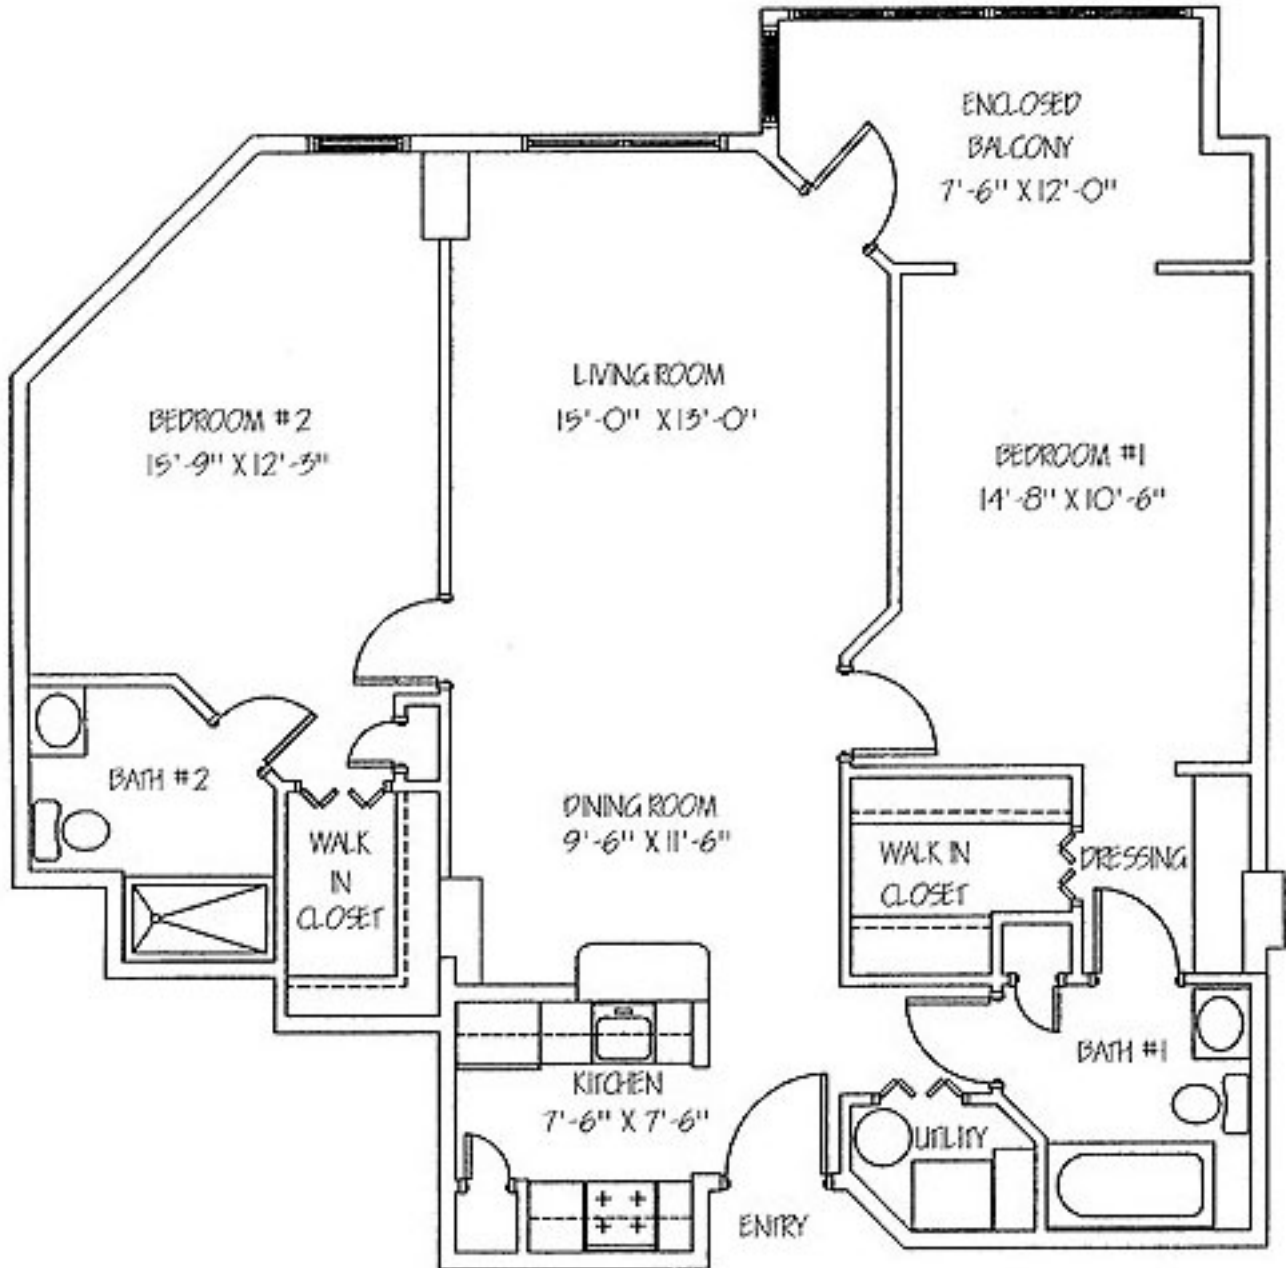

CLASSIC FLOORPLAN

- 1 bedroom / 1 bath
- 541 sq. ft.
- Apartment

TRADITIONAL FLOORPLAN

- 1 bedroom / 1 bath
- 837 sq. ft.
- Apartment

CUSTOM FLOORPLAN

- 2 bedroom / 2 bath
- 1,075 sq. ft.
- Apartment

DELUXE #1 FLOORPLAN

- 2 bedroom / 2 bath
- 1,083 sq. ft.
- Apartment

DELUXE #2 FLOORPLAN

- 2 bedroom / 2 bath
- 1,098 sq. ft.
- Apartment

ROYALE FLOORPLAN

- 2 bedroom / 2 bath
- 1,384 sq. ft.
- Apartment

GRANDE FLOORPLAN

- 2 bedroom / 2 bath
- 1,659 sq. ft.
- Apartment